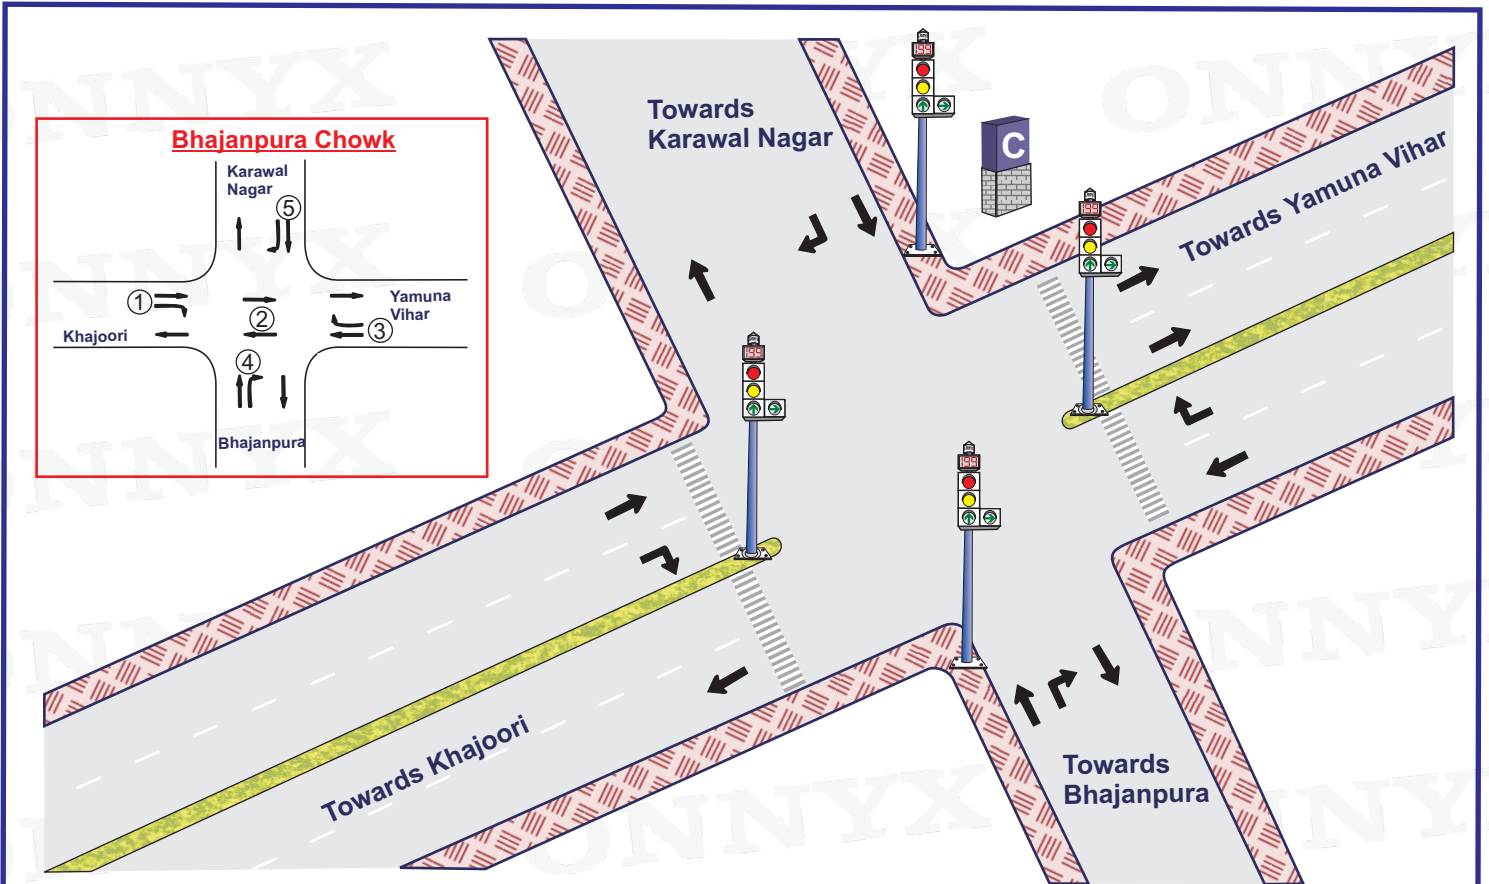

**Junction Name:-** Bhajanpura Chowk

**Jn. Code:-** R-4

**District :-** North East

**Circle :-** Khajoori khas

Plan No.	Time	①	②	③	④	⑤	Total Cycle Time
1.	06:00-08:00	35 Sec.	55 Sec.	30 Sec.	30 Sec.	30 Sec.	180 Sec.
2.	08:00-16:00	35 Sec.	65 Sec.	35 Sec.	35 Sec.	35 Sec.	205 Sec.
3.	16:00-20:30	35 Sec.	65 Sec.	35 Sec.	30 Sec.	30 Sec.	195 Sec.
4.	20:30-22:00	35 Sec.	65 Sec.	35 Sec.	25 Sec.	25 Sec.	185 Sec.
5.	22:00-23:30	30 Sec.	65 Sec.	30 Sec.	25 Sec.	25 Sec.	175 Sec.

05 Sec. included in all Phases for AMBER

**Signal Timing – 06:00 – 23:30**

**Blinker Timing – 23:30 – 06:00**

**Not to scale**

Prepared by : [www.onnyx.in](http://www.onnyx.in)